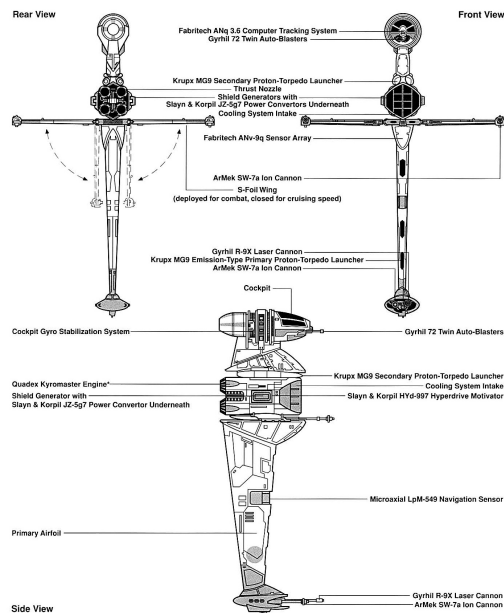

STAR WARS
X-WING
MINIATURES GAME