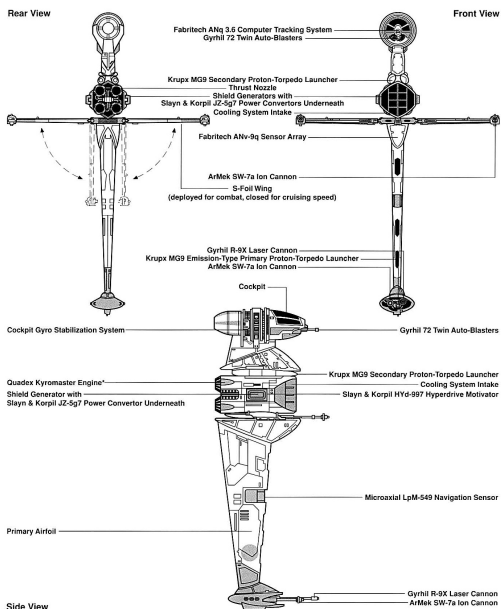

STAR WARS
X-WING
MINIATURES GAME

AILE-B